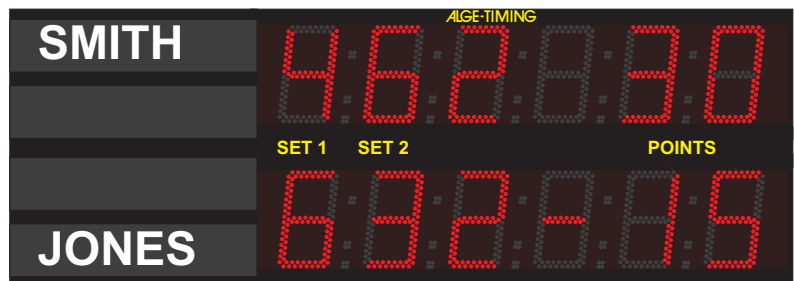

LED Tennis Score Boards have some advantages compared to electro mechanic display boards. First of all they operate totally silent, this means you will not hear any sound of a moving digit. It is also possible to adjust the brightness in 9 levels. This will help to see the board in bright sunshine as well in a dark indoor facility or at night.

ALGE-TIMING can offer many different Tennis Score Board models. We will be also happy to help you with custom designed tennis score board solution.

LED-Tennis Score Board Models:

Tennis Score Board D-TA615:

Figure Height: 15 cm
max. Readability: about 70 m
Score: 3 set

Tennis Score Board D-TA625:

Figure Height: 25 cm
max. Readability: about 120 m
Score: 3 set

Tennis Score Board D-TA645:

Figure Height: 45 cm
max. Readability: about 200 m
Score: 3 set

Tennis Score Board D-TA815:

Figure Height: 15 cm
max. Readability: about 70 m
Score: 5 set

Tennis Score Board D-TA825:

Figure Height: 25 cm
max. Readability: about 120 m
Score: 5 set

Tennis Score Board D-TA845:

Figure Height: 45 cm
max. Readability: about 200 m
Score: 5 set

Tennis Score Board D-TA815-T415:

Figure Height: 15 cm
max. Readability: about 70 m
Score: 5 set
Time of Day: hours and minutes

Tennis Score Board D-TA825-T414:

Figure Height: 25 cm
max. Readability: about 120 m
Score: 5 set
Time of Day: hours and minutes with 15 cm figures

It is possible to write the players names with magnetic letter sets. Magnetic letter sets are available optional!