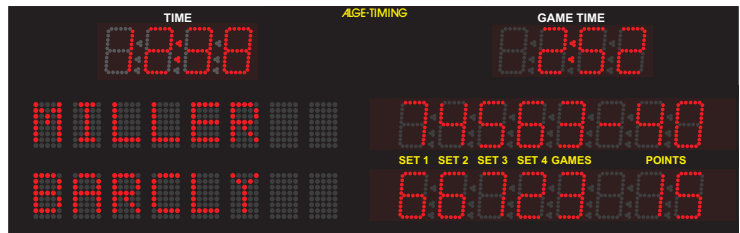

Tennis Score Board with an Alphanumeric LED Field

Tennis Score Board D-TA815-T415-T

Figure Height: 15 cm
max. Readability: about 70 m
Score: 5 set
Time of Day: hours and minutes

Tennis Score Board D-TA825-T415-T

Figure Height: 25 cm
max. Readability: about 120 m
Score: 5 set
Time of Day: hours and minutes
with 15 cm figures

Tennis Score Board D-TA815-2xT415-T

Figure Height: 15 cm
max. Readability: about 70 m
Score: 5 set
Time of Day: hours and minutes
Game Time: hours and minutes

Tennis Score Board D-TA825-2xT415-T

Figure Height: 25 cm
max. Readability: about 120 m
Score: 5 set
Time of Day: hours and minutes
with 15 cm figures
Game Time: hours and minutes
with 15 cm figures

Game - Set - Win – for the ALGE-TIMING LED-Tennis Score Board:

- red superbright LED that are well visible even at direct sunlight
- adjustable brightness
- rugged aluminium case for universal use (outdoor or indoor)
- Plexiglas protects LED from tennis balls
- operation terminal with display and “intelligent” tennis software
- built in power supply to connect mains (100 – 240 VAC)

ALGE
TIMING

ALGE-TIMING GmbH
Rotkreuzstrasse 39
A-6890 Lustenau
Austria
Tel: +43-5577-85966
Fax: +43-5577-85966-4
office@alge-timing.com
www.alge-timing.com