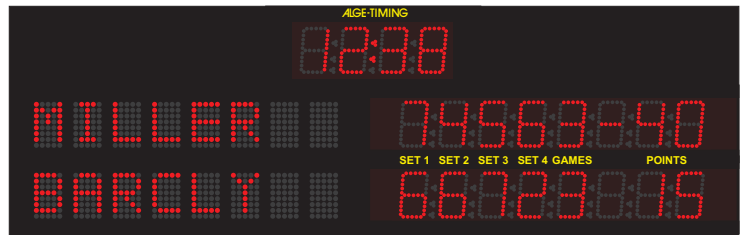

Tennis Score Board with an Alphanumeric LED Field

Tennis Score Board D-TA815-T415-T

Figure Height: 15 cm
max. Readability: about 70 m
Score: 5 set
Time of Day: hours and minutes