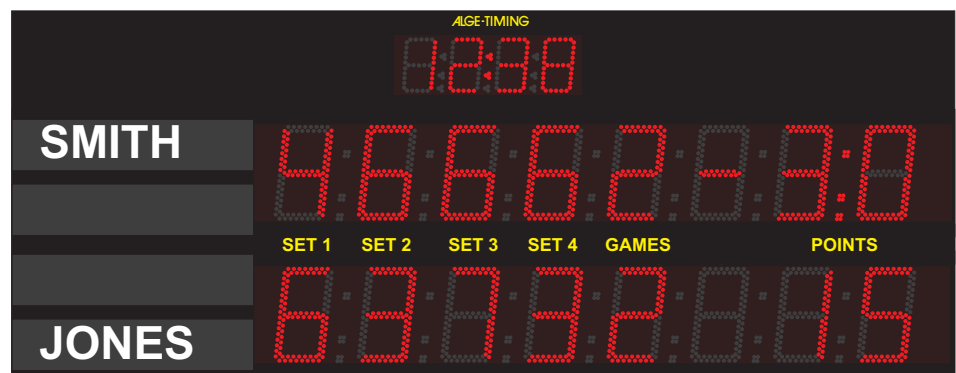

### Tennis Score Board D-TA845:

Figure Height: 45 cm  
max. Readability: about 200 m  
Score: 5 set

### Tennis Score Board D-TA815-T415:

Figure Height: 15 cm  
max. Readability: about 70 m  
Score: 5 set  
Time of Day: hours and minutes

### Tennis Score Board D-TA825-T414:

Figure Height: 25 cm  
max. Readability: about 120 m  
Score: 5 set  
Time of Day: hours and minutes with 15 cm figures

It is possible to write the players names with magnetic letter sets. Magnetic letter sets are available optional!