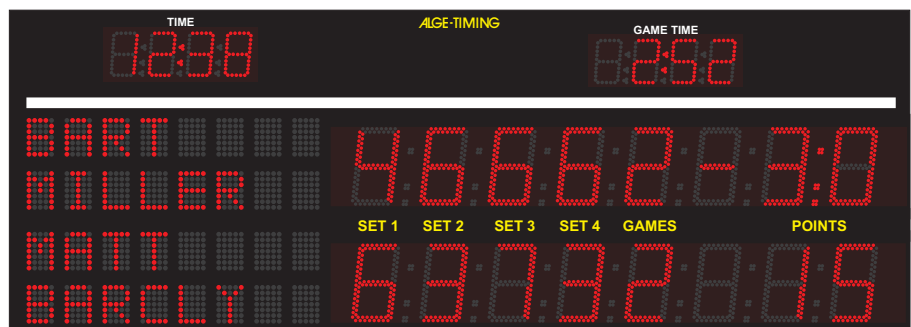

Tennis Score Board D-TA825-2xT415-T

Figure Height: 25 cm
max. Readability: about 120 m
Score: 5 set
Time of Day: hours and minutes
with 15 cm figures
Game Time: hours and minutes
with 15 cm figures