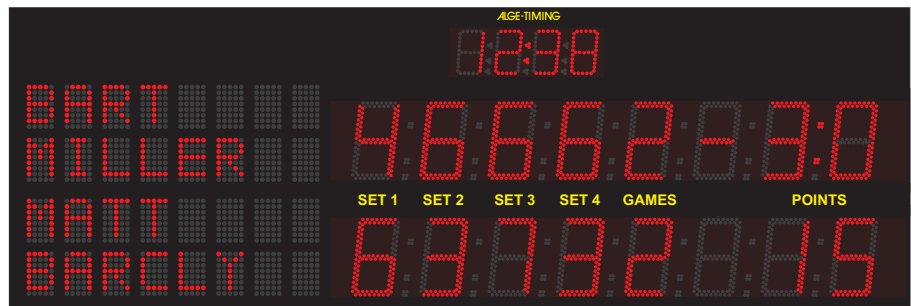

Tennis Score Board D-TA825-T415-T

Figure Height: 25 cm
max. Readability: about 120 m
Score: 5 set
Time of Day: hours and minutes
with 15 cm figures

Tennis Score Board D-TA815-2xT415-T

Figure Height: 15 cm
max. Readability: about 70 m
Score: 5 set
Time of Day: hours and minutes
Game Time: hours and minutes