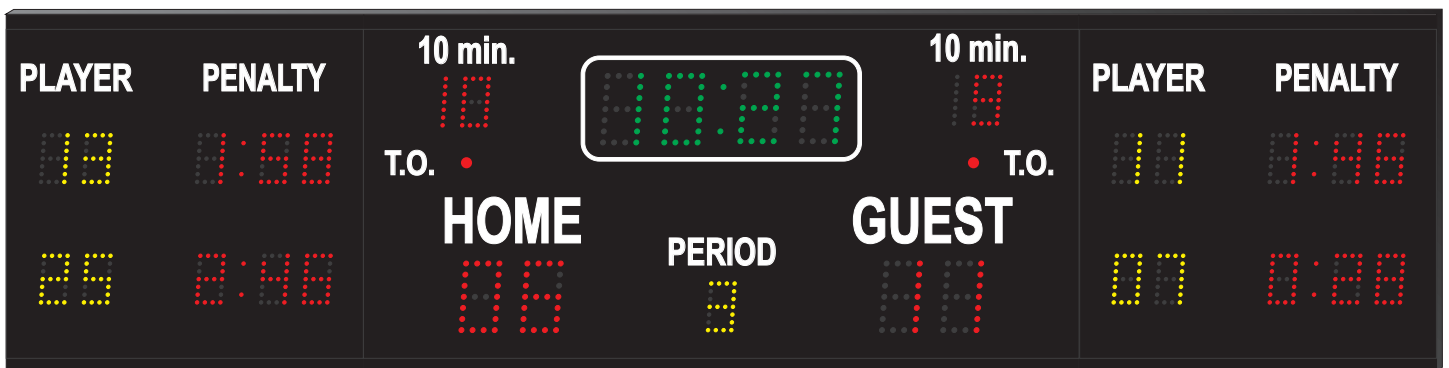

# Multisport Score Boards

**ALGE**  
TIMING

ALGE-TIMING offers a full range of multisport scoreboards. The standard range of scoreboards covers almost all ball games. All Multisport-Scoreboards are for universal use in several sports like basketball, handball, volleyball, tennis, badminton, table tennis, hockey, football (soccer), etc.

## Indoor or Outdoor Scoreboards:

All scoreboards of the D-S series are available for indoor use only. The other models are normally for indoor use (unless specified differently) but it is possible to also produce them for outdoor use. For outdoor use we can use only red LED (less expensive) or mixed digit colors.

## Digits:

The scoreboard models have different digit heights. The 10 cm digit are solid LED 7-segment digits. They can be used only for indoor use. The digits with 14, 20 and 30 cm digit height are made of LED clusters.

## Readability:

To select the ideal scoreboard you need to know which sports are important for the facility and the maximal reading distance. The scoreboard(s) should be easily readable for spectators from any spot of the sports facility.