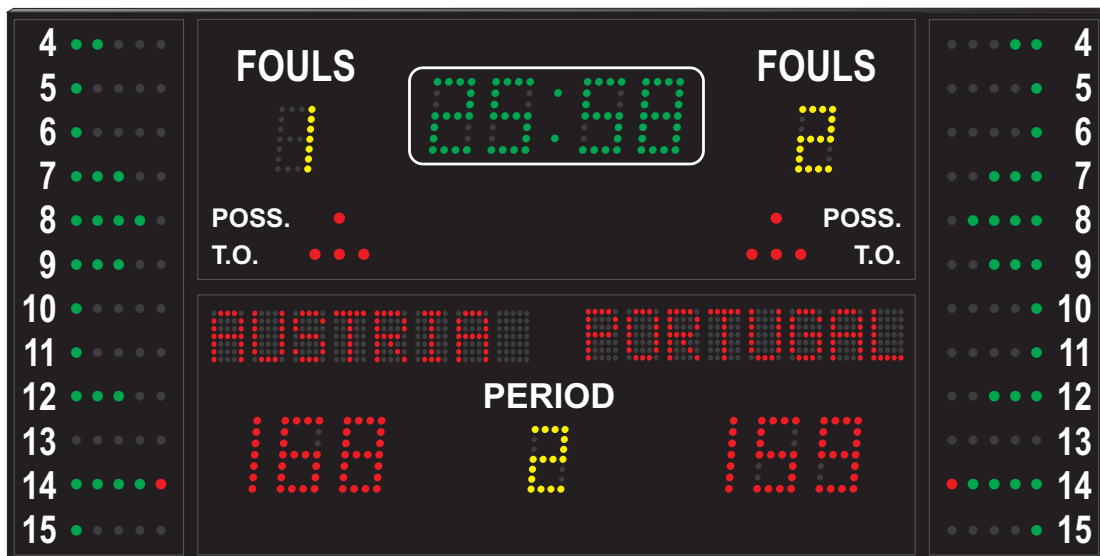

Team Name Modules:

We can offer these alphanumeric modules with 7 to 9 characters and different figure heights. Furthermore, we offer standard character fields with 7 x 5 dot or 8 x 5 dot (for special fonts).

Model	Size(cm)	Displays
TN7-7x5-15	2 boards 90 x 15	2 x 7 characters, 7 x 5 dots, dot 3 LEDs, character height 15 cm
TN8-7x5-15	2 boards 105 x 15	2 x 8 characters, 7 x 5 dots, dot 3 LEDs, character height 15 cm
TN9-7x5-15	2 boards 130 x 15	2 x 9 characters, 7 x 5 dots, dot 3 LEDs, character height 15 cm
TN7-7x5-25	2 boards 130 x 25	2 x 7 characters, 7 x 5 dots, dot 5 LEDs, character height 25 cm
TN8-7x5-25	2 boards 150 x 25	2 x 8 characters, 7 x 5 dots, dot 5 LEDs, character height 25 cm
TN9-7x5-25	2 boards 170 x 25	2 x 9 characters, 7 x 5 dots, dot 5 LEDs, character height 25 cm
TN7-8x5-17	2 boards 90 x 17	2 x 7 characters, 8 x 5 dots, dot 3 LEDs, character height 17 cm
TN8-8x5-17	2 boards 105 x 17	2 x 8 characters, 8 x 5 dots, dot 3 LEDs, character height 17 cm
TN9-8x5-17	2 boards 130 x 17	2 x 9 characters, 8 x 5 dots, dot 3 LEDs, character height 17 cm
TN7-8x5-28	2 boards 130 x 28	2 x 7 characters, 8 x 5 dots, dot 5 LEDs, character height 28 cm
TN8-8x5-28	2 boards 150 x 28	2 x 8 characters, 8 x 5 dots, dot 5 LEDs, character height 28 cm
TN9-8x5-28	2 boards 170 x 28	2 x 9 characters, 8 x 5 dots, dot 5 LEDs, character height 28 cm

Exemple: D-L3F+TN8-7x5-25