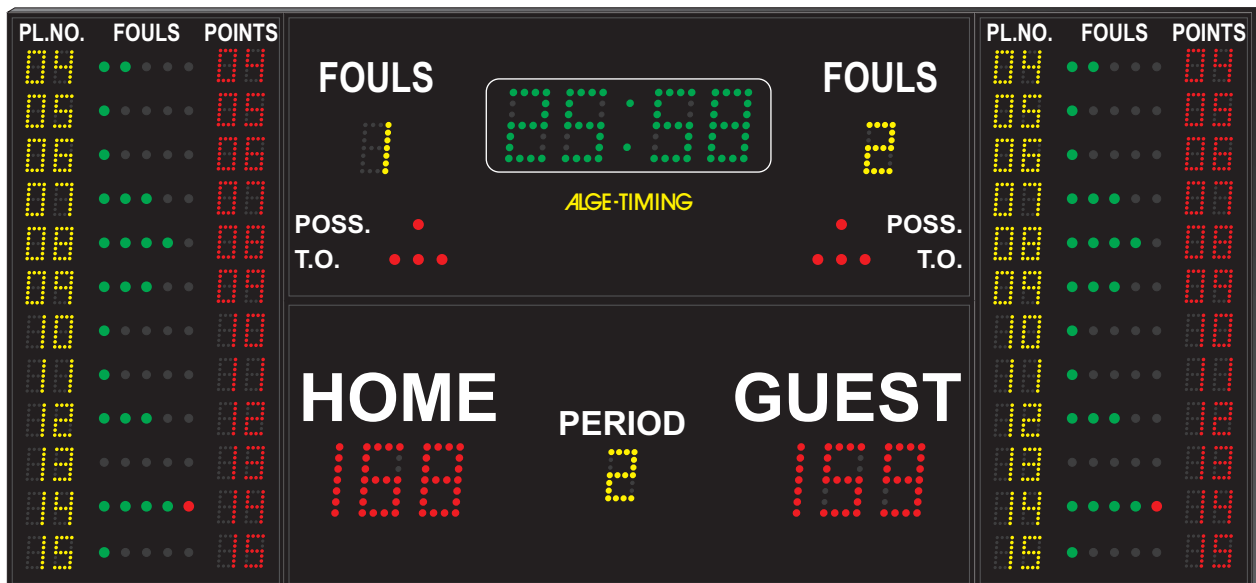

# Multisport Score Boards

**ALGE**  
TIMING

ALGE-TIMING offers a full range of multisport scoreboards. The standard range of scoreboards covers almost all ball games. All Multisport-Scoreboards are for universal use in several sports like basketball, handball, volleyball, tennis, badminton, table tennis, hockey, football (soccer), etc.

## Digits:

The scoreboard models have different digit heights. The 10 cm digit are solid LED 7-segment digits. They can be used only for indoor use. The digits with 14, 20 and 30 cm digit height are made of LED clusters.

## Readability:

To select the ideal scoreboard you need to know which sports are important for the facility and the maximal reading distance. The scoreboard(s) should be easily readable for spectators from any spot of the sports facility.

Model	Size(cm)	Displays
TN7-7x5-15	2 boards 90 x 15	2 x 7 characters, 7 x 5 dots, dot 3 LEDs, character height 15 cm
TN8-7x5-15	2 boards 105 x 15	2 x 8 characters, 7 x 5 dots, dot 3 LEDs, character height 15 cm
TN9-7x5-15	2 boards 130 x 15	2 x 9 characters, 7 x 5 dots, dot 3 LEDs, character height 15 cm
TN7-7x5-25	2 boards 130 x 25	2 x 7 characters, 7 x 5 dots, dot 5 LEDs, character height 25 cm
TN8-7x5-25	2 boards 150 x 25	2 x 8 characters, 7 x 5 dots, dot 5 LEDs, character height 25 cm
TN9-7x5-25	2 boards 170 x 25	2 x 9 characters, 7 x 5 dots, dot 5 LEDs, character height 25 cm
TN7-8x5-17	2 boards 90 x 17	2 x 7 characters, 8 x 5 dots, dot 3 LEDs, character height 17 cm
TN8-8x5-17	2 boards 105 x 17	2 x 8 characters, 8 x 5 dots, dot 3 LEDs, character height 17 cm
TN9-8x5-17	2 boards 130 x 17	2 x 9 characters, 8 x 5 dots, dot 3 LEDs, character height 17 cm
TN7-8x5-28	2 boards 130 x 28	2 x 7 characters, 8 x 5 dots, dot 5 LEDs, character height 28 cm
TN8-8x5-28	2 boards 150 x 28	2 x 8 characters, 8 x 5 dots, dot 5 LEDs, character height 28 cm
TN9-8x5-28	2 boards 170 x 28	2 x 9 characters, 8 x 5 dots, dot 5 LEDs, character height 28 cm