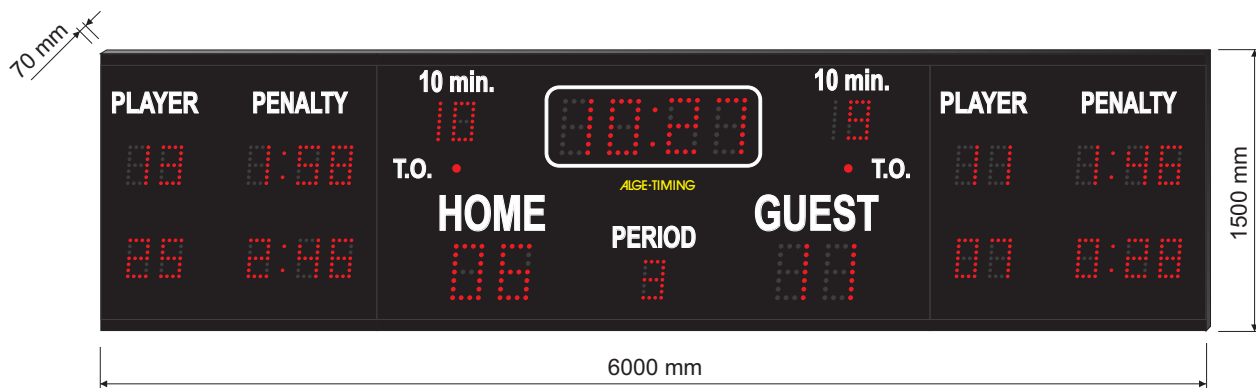

Ice Hockey Score Boards D-M4H2H-O-R (Outdoor with red LED):

- Consists of 3 modules which are mounted onto metal frame
- LEDs in red color with white captions enhance scoreboard's readability
- Running time: 99:59 minutes up/down (20 cm red digits), last minute of match will run down in 1/10 seconds
- Day time (real clock) can be displayed on the "running time" section of the scoreboard
- Score: 0 to 99 each side (20 cm red digits)
- Period: 0 to 9 (14 cm red digit)
- 10 min.: 0 to 19 each side (14 cm red digits)
- Time out: 1 x 5 cm diameter LED cluster each side
- Penalties: Two running penalty timers per team: 0 - 9:59 minutes (14 cm red digits)
- Player numbers for penalty times: 0 to 99 (14 cm red digits)
- Horn
- Power supply: 110/220 VAC - 50/60 Hz
- Dimensions: 4000 x 1000 x 70 mm
- Weight: about 60 kg

Ice Hockey Score Board for Indoor (Model D-L4H2H) and Outdoor (Model D-L4H2H-O-RGY)

- Consists of 3 modules which are mounted onto metal frame
- LEDs in three colors: red, green and yellow with white captions enhance scoreboard's readability
- Running time: 99:59 minutes up/down (30 cm green digits), last minute of match will run down in 1/10 seconds
- Day time (real clock) can be displayed on the "running time" section of the scoreboard
- Score: 0 to 99 each side (30 cm red digits)
- Period: 0 to 9 (20 cm yellow digit)
- 10 min.: 0 to 19 each side (20 cm red digits)
- Time out: 1 x 5 cm diameter LED cluster each side
- Penalties: Two running penalty timers per team: 0 - 9:59 minutes (20 cm red digits)
- Player numbers: 0 to 99 (20 cm yellow digits)
- Horn
- Power supply: 110/220 VAC - 50/60 Hz
- Dimensions: 6000 x 1500 x 70 mm
- Weight: about 135 kg