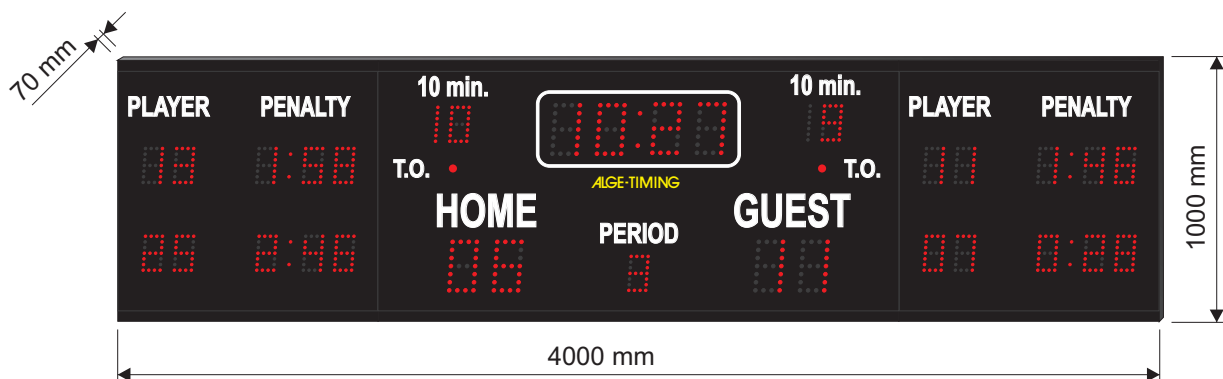

Ice Hockey Score Boards D-M5DH2H-O-R (Outdoor with red LED):

- Ice Hockey Score Board for outdoor use!
- Consists of one complete board.
- LEDs in red color with white captions enhance scoreboard's readability
- Running time: 99:59 minutes up/down (20 cm red digits), last minute of match will run down in 1/10 seconds
- Day time (real clock) can be displayed on the "running time" section of the scoreboard
- Score: 0 to 99 each side (20 cm red digits)
- Period: 0 to 9 (14 cm red digit)
- 10 min.: 0 to 19 each side (14 cm red digits)
- Time out: 1 x 5 cm diameter LED cluster each side
- Penalties: Two running penalty timers per team: 0 - 9:59 minutes (14 cm red digits)
- Horn
- Power supply: 110/220 VAC - 50/60 Hz
- Dimensions: 3000 x 1000 x 70 mm
- Weight: about 60 kg

Ice Hockey Score Boards for Indoor (Model D-M4H2H) and Outdoor (Model D-M4H2H-O-RGY):

- Consists of 3 modules which are mounted onto metal frame
- LEDs in three colors: red, green and yellow with white captions enhance scoreboard's readability
- Running time: 99:59 minutes up/down (20 cm green digits), last minute of match will run down in 1/10 seconds
- Day time (real clock) can be displayed on the "running time" section of the scoreboard
- Score: 0 to 99 each side (20 cm red digits)
- Period: 0 to 9 (14 cm yellow digit)
- 10 min.: 0 to 19 each side (14 cm red digits)
- Time out: 1 x 3 cm diameter LED cluster each side
- Penalties: Two running penalty timers per team: 0 - 9:59 minutes (14 cm red digits)
- Player numbers for penalty times: 0 to 99 (14 cm yellow digits)
- Horn
- Power supply: 110/220 VAC - 50/60 Hz
- Dimensions: 4000 x 1000 x 70 mm
- Weight: about 60 kg