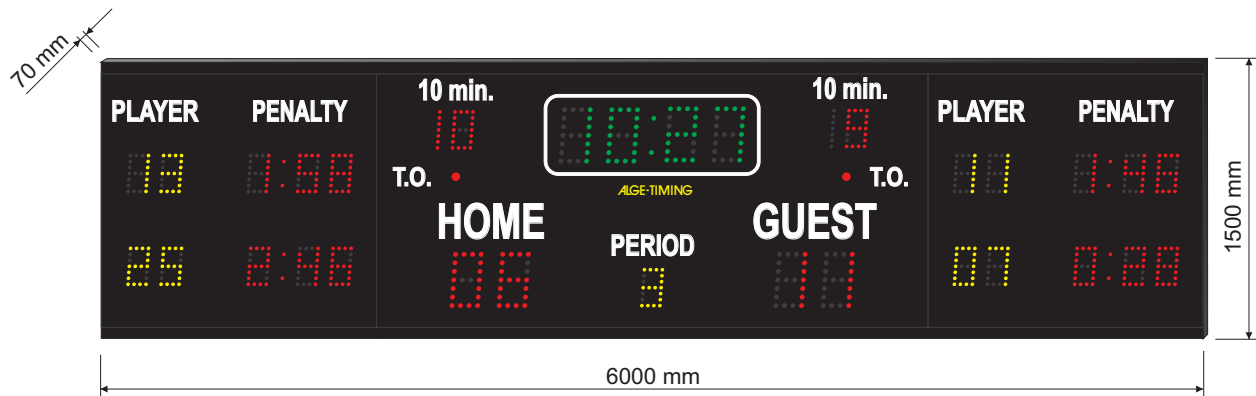

Ice Hockey Score Board for Indoor (Model D-L4H2H) and Outdoor (Model D-L4H2H-O-RGY)

- Consists of 3 modules which are mounted onto metal frame
- LEDs in three colors: red, green and yellow with white captions enhance scoreboard's readability
- Running time: 99:59 minutes up/down (30 cm green digits), last minute of match will run down in 1/10 seconds
- Day time (real clock) can be displayed on the "running time" section of the scoreboard
- Score: 0 to 99 each side (30 cm red digits)
- Period: 0 to 9 (20 cm yellow digit)
- 10 min.: 0 to 19 each side (20 cm red digits)
- Time out: 1 x 5 cm diameter LED cluster each side
- Penalties: Two running penalty timers per team: 0 - 9:59 minutes (20 cm red digits)
- Player numbers: 0 to 99 (20 cm yellow digits)
- Horn
- Power supply: 110/220 VAC - 50/60 Hz
- Dimensions: 6000 x 1500 x 70 mm
- Weight: about 135 kg