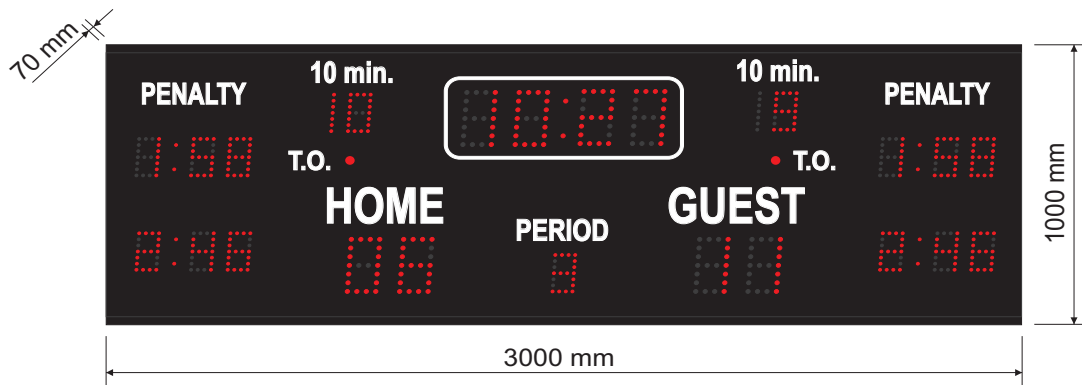

Exemple: D-L3F+TN8-7x5-25

Ice Hockey Score Boards for Indoor (Model D-M5DH2H) and Outdoor (Model D-M5DH2H-O-RGY):

- Consists of one complete board.
- LEDs in three colors: red, green and yellow with white captions enhance scoreboard's readability
- Running time: 99:59 minutes up/down (20 cm green digits), last minute of match will run down in 1/10 seconds
- Day time (real clock) can be displayed on the "running time" section of the scoreboard
- Score: 0 to 99 each side (20 cm red digits)
- Period: 0 to 9 (14 cm yellow digit)
- 10 min.: 0 to 19 each side (14 cm red digits)
- Time out: 1 x 3 cm diameter LED cluster each side
- Penalties: Two running penalty timers per team: 0 - 9:59 minutes (14 cm red digits)
- Horn
- Power supply: 110/220 VAC - 50/60 Hz
- Dimensions: 3000 x 1000 x 70 mm
- Weight: about 60 kg

Ice Hockey Score Boards D-M5DH2H-O-R (Outdoor with red LED):

- Ice Hockey Score Board for outdoor use!
- Consists of one complete board.
- LEDs in red color with white captions enhance scoreboard's readability
- Running time: 99:59 minutes up/down (20 cm red digits), last minute of match will run down in 1/10 seconds
- Day time (real clock) can be displayed on the "running time" section of the scoreboard
- Score: 0 to 99 each side (20 cm red digits)
- Period: 0 to 9 (14 cm red digit)
- 10 min.: 0 to 19 each side (14 cm red digits)
- Time out: 1 x 5 cm diameter LED cluster each side
- Penalties: Two running penalty timers per team: 0 - 9:59 minutes (14 cm red digits)
- Horn
- Power supply: 110/220 VAC - 50/60 Hz
- Dimensions: 3000 x 1000 x 70 mm
- Weight: about 60 kg