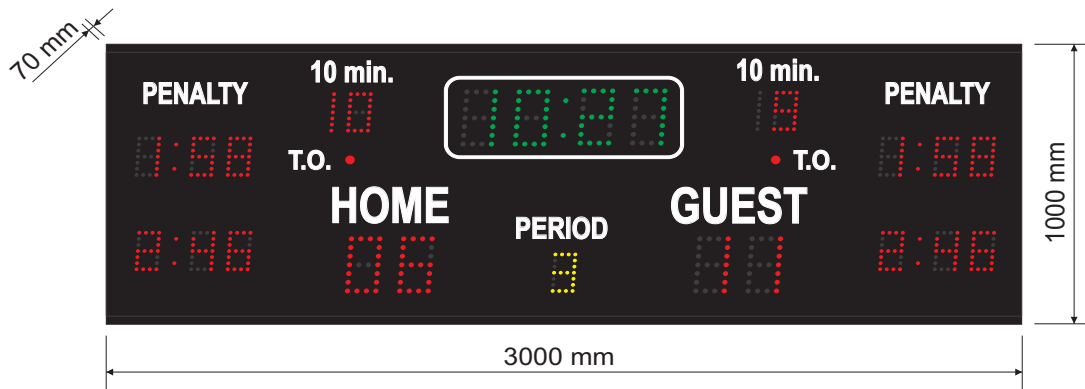

Exemple: D-L3F+TN8-7x5-25

Ice Hockey Score Boards for Indoor (Model D-M5DH2H) and Outdoor (Model D-M5DH2H-O-RGY):

- Consists of one complete board.
- LEDs in three colors: red, green and yellow with white captions enhance scoreboard's readability
- Running time: 99:59 minutes up/down (20 cm green digits), last minute of match will run down in 1/10 seconds
- Day time (real clock) can be displayed on the "running time" section of the scoreboard
- Score: 0 to 99 each side (20 cm red digits)
- Period: 0 to 9 (14 cm yellow digit)
- 10 min.: 0 to 19 each side (14 cm red digits)
- Time out: 1 x 3 cm diameter LED cluster each side
- Penalties: Two running penalty timers per team: 0 - 9:59 minutes (14 cm red digits)
- Horn
- Power supply: 110/220 VAC - 50/60 Hz
- Dimensions: 3000 x 1000 x 70 mm
- Weight: about 60 kg

Ice Hockey Score Boards D-M5DH2H-O-R (Outdoor with red LED):

- Ice Hockey Score Board for outdoor use!
- Consists of one complete board.
- LEDs in red color with white captions enhance scoreboard's readability
- Running time: 99:59 minutes up/down (20 cm red digits), last minute of match will run down in 1/10 seconds
- Day time (real clock) can be displayed on the "running time" section of the scoreboard
- Score: 0 to 99 each side (20 cm red digits)
- Period: 0 to 9 (14 cm red digit)
- 10 min.: 0 to 19 each side (14 cm red digits)
- Time out: 1 x 5 cm diameter LED cluster each side
- Penalties: Two running penalty timers per team: 0 - 9:59 minutes (14 cm red digits)
- Horn
- Power supply: 110/220 VAC - 50/60 Hz
- Dimensions: 3000 x 1000 x 70 mm
- Weight: about 60 kg