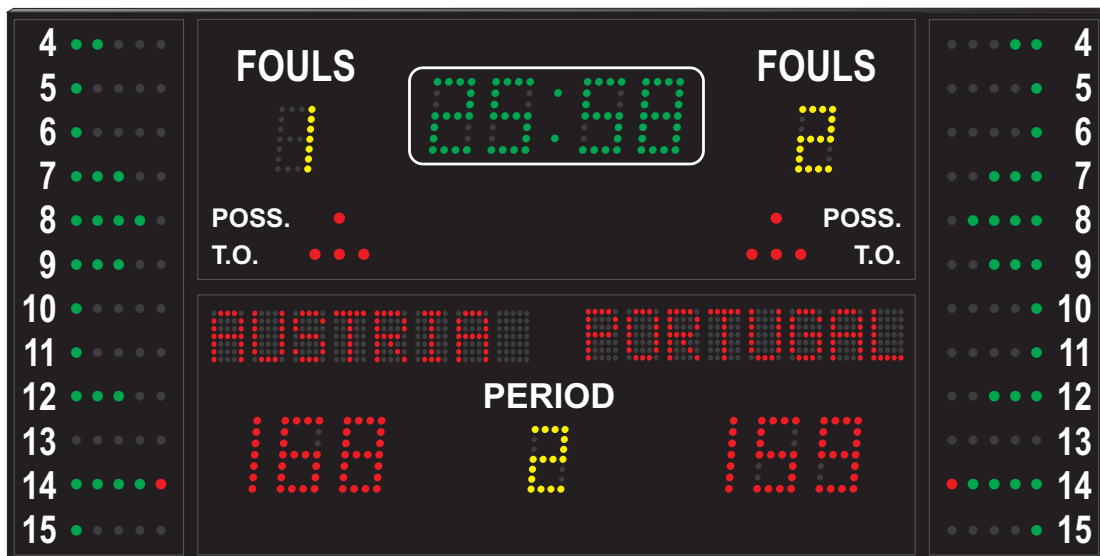

Readability:

To select the ideal scoreboard you need to know which sports are important for the facility and the maximal reading distance. The scoreboard(s) should be easily readable for spectators from any spot of the sports facility.

Figure Height	maximal reading distance
10 cm	about 50 m
14 cm	about 70 m
20 cm	about 100 m
30 cm	about 150 m

Cable or Radio Data Transmission:

ALGE is able to offer both, cable and radio solutions. The standard solution always offers the cable solution, but only a short cable for test use is included.

Exemple: D-L3F+TN8-7x5-25

Ice Hockey Score Boards for Indoor (Model D-M5DH2H) and Outdoor (Model D-M5DH2H-O-RGY):

- Consists of one complete board.
- LEDs in three colors: red, green and yellow with white captions enhance scoreboard's readability
- Running time: 99:59 minutes up/down (20 cm green digits), last minute of match will run down in 1/10 seconds
- Day time (real clock) can be displayed on the "running time" section of the scoreboard
- Score: 0 to 99 each side (20 cm red digits)
- Period: 0 to 9 (14 cm yellow digit)
- 10 min.: 0 to 19 each side (14 cm red digits)
- Time out: 1 x 3 cm diameter LED cluster each side
- Penalties: Two running penalty timers per team: 0 - 9:59 minutes (14 cm red digits)
- Horn
- Power supply: 110/220 VAC - 50/60 Hz
- Dimensions: 3000 x 1000 x 70 mm
- Weight: about 60 kg