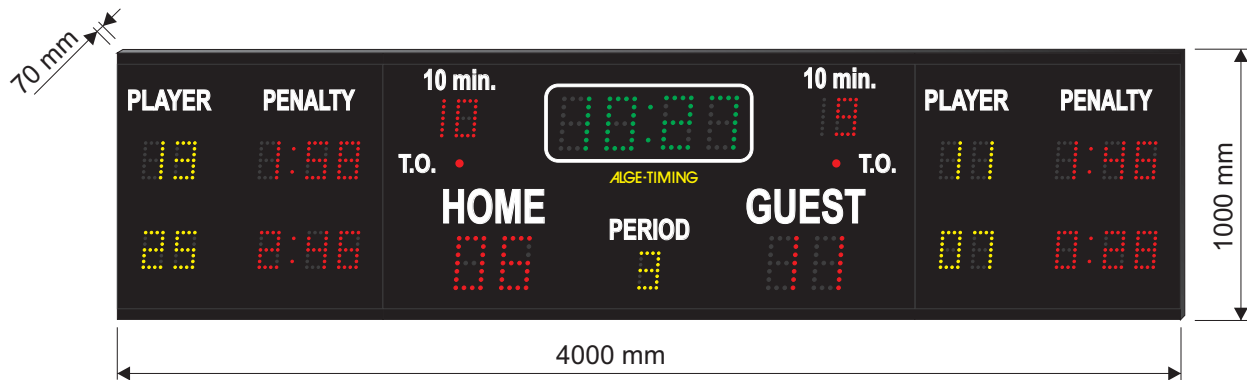

Ice Hockey Score Boards for Indoor (Model D-M4H2H) and Outdoor (Model D-M4H2H-O-RGY):

- Consists of 3 modules which are mounted onto metal frame
- LEDs in three colors: red, green and yellow with white captions enhance scoreboard's readability
- Running time: 99:59 minutes up/down (20 cm green digits), last minute of match will run down in 1/10 seconds
- Day time (real clock) can be displayed on the "running time" section of the scoreboard
- Score: 0 to 99 each side (20 cm red digits)
- Period: 0 to 9 (14 cm yellow digit)
- 10 min.: 0 to 19 each side (14 cm red digits)
- Time out: 1 x 3 cm diameter LED cluster each side
- Penalties: Two running penalty timers per team: 0 - 9:59 minutes (14 cm red digits)
- Player numbers for penalty times: 0 to 99 (14 cm yellow digits)
- Horn
- Power supply: 110/220 VAC - 50/60 Hz
- Dimensions: 4000 x 1000 x 70 mm
- Weight: about 60 kg